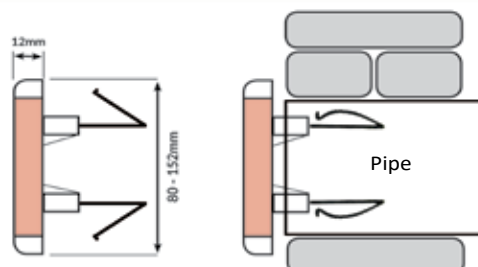

* Free Air Space with flyscreen removed. Air space with flyscreen fitted is 6500sq. mm.

989-02

989-03

989-04

Rear view showing clips & flyscreen

Installation View

Adjustable 'Hit & Miss' Aluminium Vents

- Suitable for interior and exterior use for fresh air ventilation and warm air systems.
- Manual adjustment gives the user full control over the amount of ventilation required.
- Not suitable for venting gas appliances.

BULK PACK

Code	Opening Size	Free Air Space	Finish	Packaging Type	Packs Per Outer
M936-31	229 x 152mm (9 x 6")	8500sq. mm	SAA	Plain Polybag	25
M939-31	229 x 229mm (9 x 9")	12800sq. mm	SAA	Plain Polybag	25
M943-33	229 x 76mm (9 x 3")	3575sq. mm	Gold	Plain Polybag	25