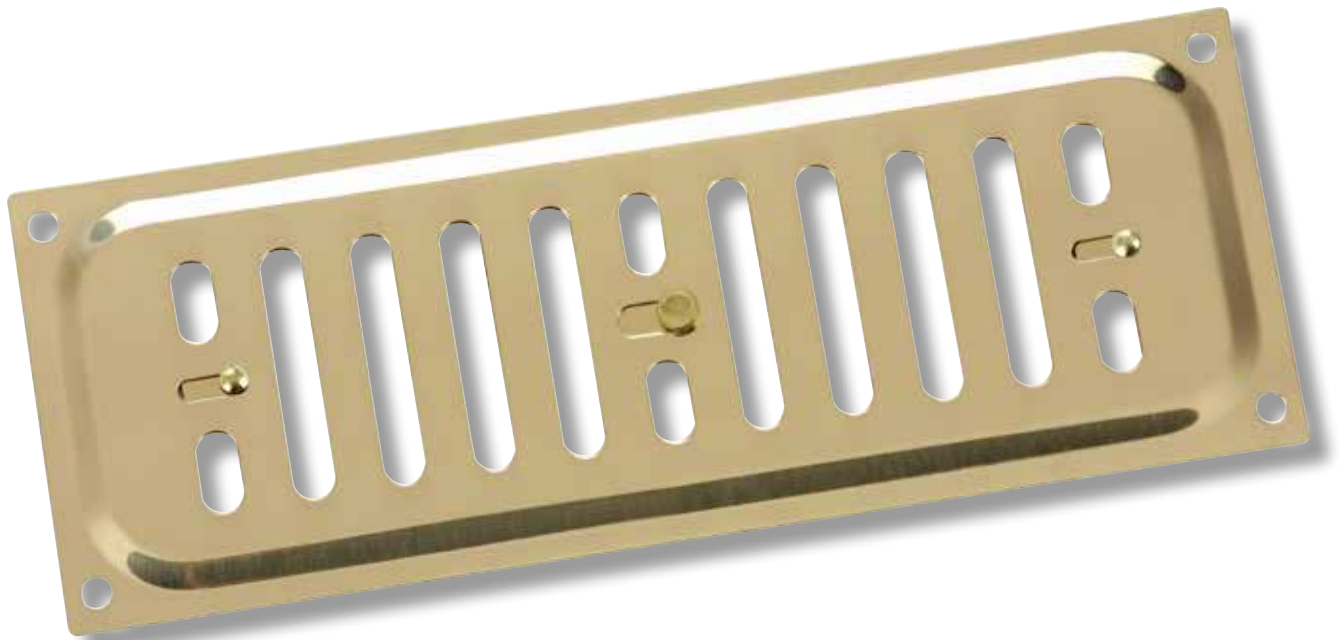

SELECT

HARDWARE

VENTILATION GRILLES

PLASTIC • ALUMINIUM • STAINLESS STEEL

PRODUCT CATALOGUE

SELECT

HARDWARE

MAP Vents is firmly established as one of the leading brands of vents and grilles for trade and DIY markets. Part of the Select Hardware product portfolio, MAP continues to lead the way in plastic, aluminium and stainless steel vents, providing ventilation and air circulation in buildings throughout the country.

MAP vents are ideal for providing air flow through a building, helping to reduce problems caused by stale air, dampness, smells and condensation.

Most MAP vents are available in bulk pack - ideal for trade and builders merchants or in attractive and informative retail packs featuring product information and installation guidance, ideal for retail markets.

- Suitable for use in most domestic situations such as larders, cupboards and wardrobes.
- Integral flyscreen keeps out insects and spiders.
- Screws are concealed to provide a more attractive finish.
- Not suitable for venting gas appliances.