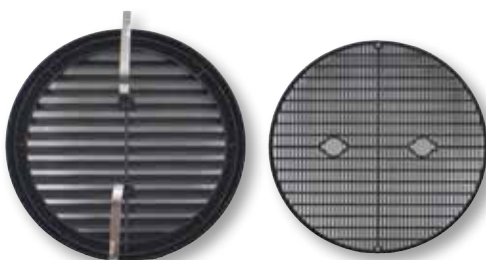

* Free Air Space with flyscreen removed. Air space with flyscreen fitted is 6500sq. mm.

989-02

989-03

989-04

Rear view showing clips & flyscreen

Installation View

Adjustable 'Hit & Miss' Aluminium Vents

- Suitable for interior and exterior use for fresh air ventilation and warm air systems.
- Manual adjustment gives the user full control over the amount of ventilation required.
- Not suitable for venting gas appliances.