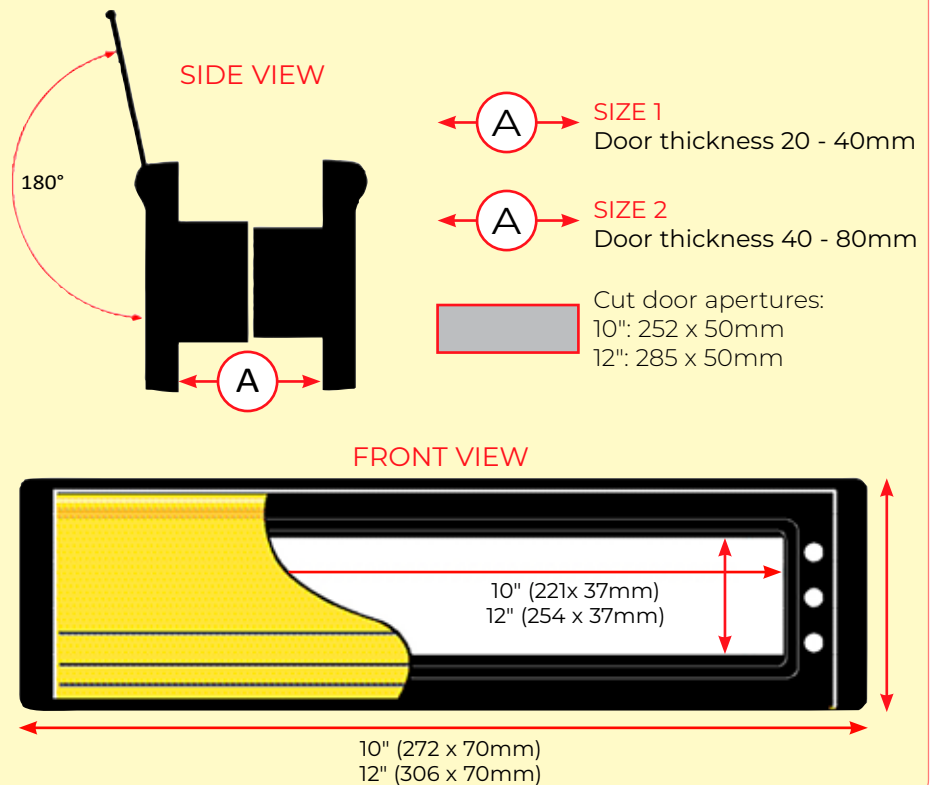

SAA = Satin Anodised Aluminium

POST PORT LETTERPLATES

10" & 12" Telescopic Post Port Letterplates

- Ergonomic curved edge design
- Post Port assemblies conform to BS2911
- Adjustable telescopic sleeves for a perfect fit
- Two adjustable door thickness options (see Specifications)
- Letterplate flap opens to 180°
- Fully sealed letterplate flap reduces heat loss
- Integral insulating brush strip to prevent draughts
- Fitted with sound dampening bumpers to prevent slamming
- Available as retail or bulk pack

Silver Frame / SAA Flap

White Frame / White Flap

Gold Frame / Polished Gold Flap

Specifications

SAA = Satin Anodised Aluminium

POST PORT LETTERPLATES

Size 1 (20 - 40mm Door Thickness)

10" Post Port Letterplates - Bulk Pack