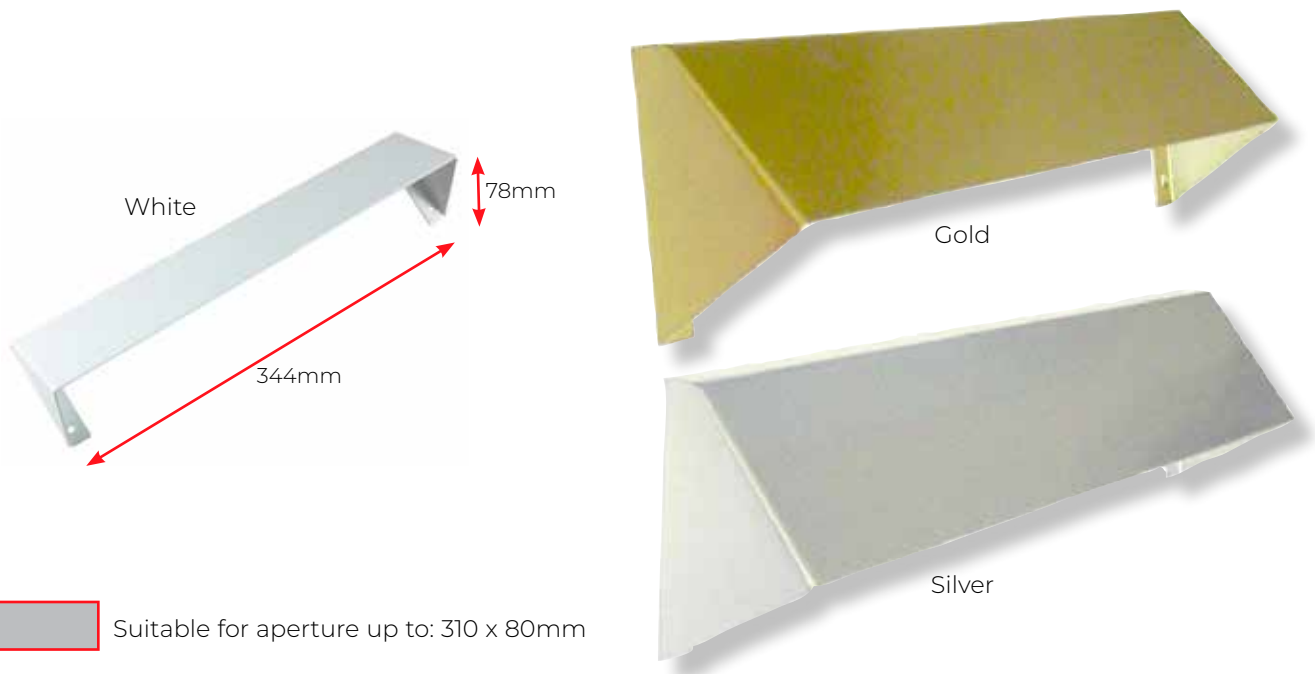

LETTERPLATE SECURITY COWL

Security Cowl

- Can be fitted over any letterplate for extra security protection
- Easy to fit - its directly over the internal letterplate
- Helps prevent 'fishing' for keys and keeps out prying hands

Bulk Pack

Code	Description	Frame Colour	Flap Colour	Packaging Type	Packs Per Outer
B44212-36CWL	Letterbox Security Cowl Dark Gold	Cowl	Gold	Bulk	40
B44212-31CWL	Letterbox Security Cowl Silver	Cowl	Silver	Bulk	40