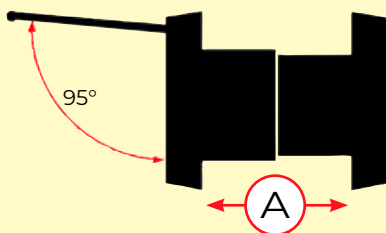

SLIMLINE LETTERPLATES

12" Slimline Telescopic Letterplates

- Ergonomic ultra slim design
- Adjustable telescopic sleeve for a perfect fit
- Letterplate flap opens to 95°
- Fully sealed letterplate flap reduces heat loss
- Integral draught excluding flap seal
- Fitted with spring mechanism

Finishes Available

White Frame / White Flap

Silver Frame / SAA Flap

Gold Frame / Gold Flap

Specifications

SIZE 2

Door thickness 40 - 80mm

Cut door aperture: 272 x 38mm

SIDE VIEW

95°

FRONT VIEW

260 x 30mm

326 x 51mm

Size 2 (40 - 80mm Door Thickness)

12" Slimline Letterplates - Bulk Pack

Code	Description	Frame Colour	Flap Colour	Packaging Type	Packs Per Outer
B35212-02E	Slimline 40-80mm 12" White Frame & Flap	White	White	Bulk	40
B36212-31E	Slimline 40-80mm 12" Silver Frame/SAA Flap	Silver	SAA	Bulk	40
B37212-33E	Slimline 40-80mm 12" Gold Frame & Flap	Gold	Gold	Bulk	40