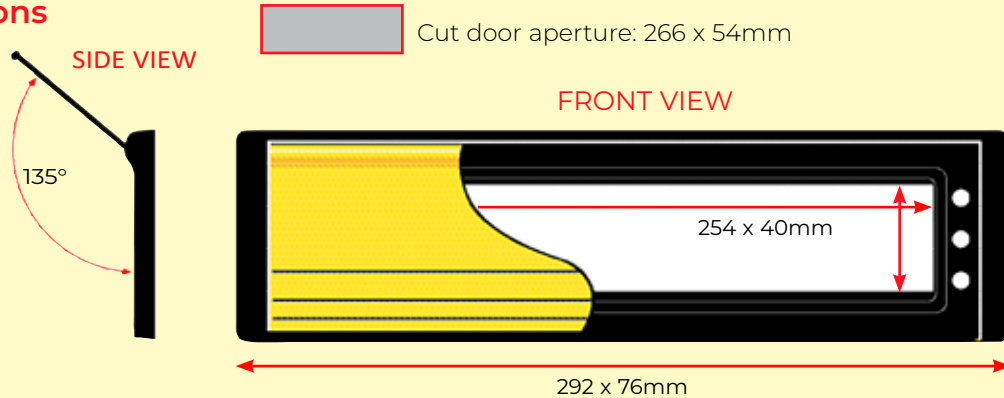

Specifications

12" Flushback Letterplates - Bulk Pack

Code	Description	Frame Colour	Flap Colour	Packaging Type	Packs Per Outer
B44412-03	Flushback 12" Black Frame & Flap	White	White	Bulk	20
B46412-31	Flushback 12" Silver Frame / SAA Flap	Silver	SAA	Bulk	20
B47412-33	Flushback 12" Gold Frame & Flap	Gold	Gold	Bulk	20
B48412-37BAF	Flushback 12" Chrome Frame & Flap	Chrome	Chrome	Bulk	20

12" Flushback Letterplates - Retail Pack

Code	Description	Frame Colour	Flap Colour	Packaging Type	Packs Per Outer
854-02	Flushback 12" White Frame & Flap Retail Pack	White	White	Clam	6
864-31	Flushback 12" Silver Frame / SAA Flap Retail Pack	Silver	SAA	Clam	6
874-33	Flushback 12" Gold Frame & Flap Retail Pack	Gold	Gold	Clam	6
884-37	Flushback 12" Chrome Frame & Flap Retail Pack	Chrome	Chrome	Clam	6

SAA = Satin Anodised Aluminium