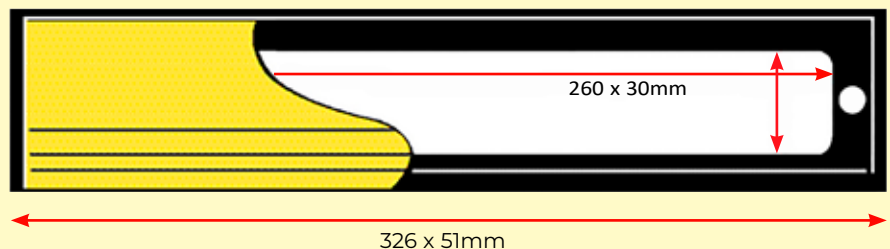

260 x 30mm

326 x 51mm

Size 2 (40 - 80mm Door Thickness)

12" Slimline Letterplates - Bulk Pack

Code	Description	Frame Colour	Flap Colour	Packaging Type	Packs Per Outer
B35212-02E	Slimline 40-80mm 12" White Frame & Flap	White	White	Bulk	40
B36212-31E	Slimline 40-80mm 12" Silver Frame/SAA Flap	Silver	SAA	Bulk	40
B37212-33E	Slimline 40-80mm 12" Gold Frame & Flap	Gold	Gold	Bulk	40

SAA = Satin Anodised Aluminium