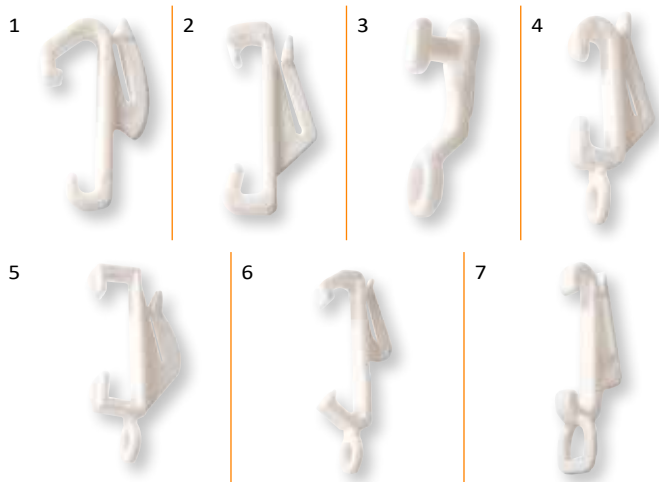

Curtain Gliders

Polybag with Barcode Label

Code	Description	Contents	Outer
023650N	1- Sologlide	10	10
027146N	2- Super White	10	10
023667N	3- Deluxe Novaglide	10	10
027153N	4- Drape	10	10
043108N	5- Decorail	10	10
043115N	6- Elegance	10	10
043122N	7- Fast-track	10	10

Curtain Rings

Polybag with Barcode Label

Code	Description	Contents	Outer
003768N	Split Brass Plated 25mm	5	10

Curtain Rings